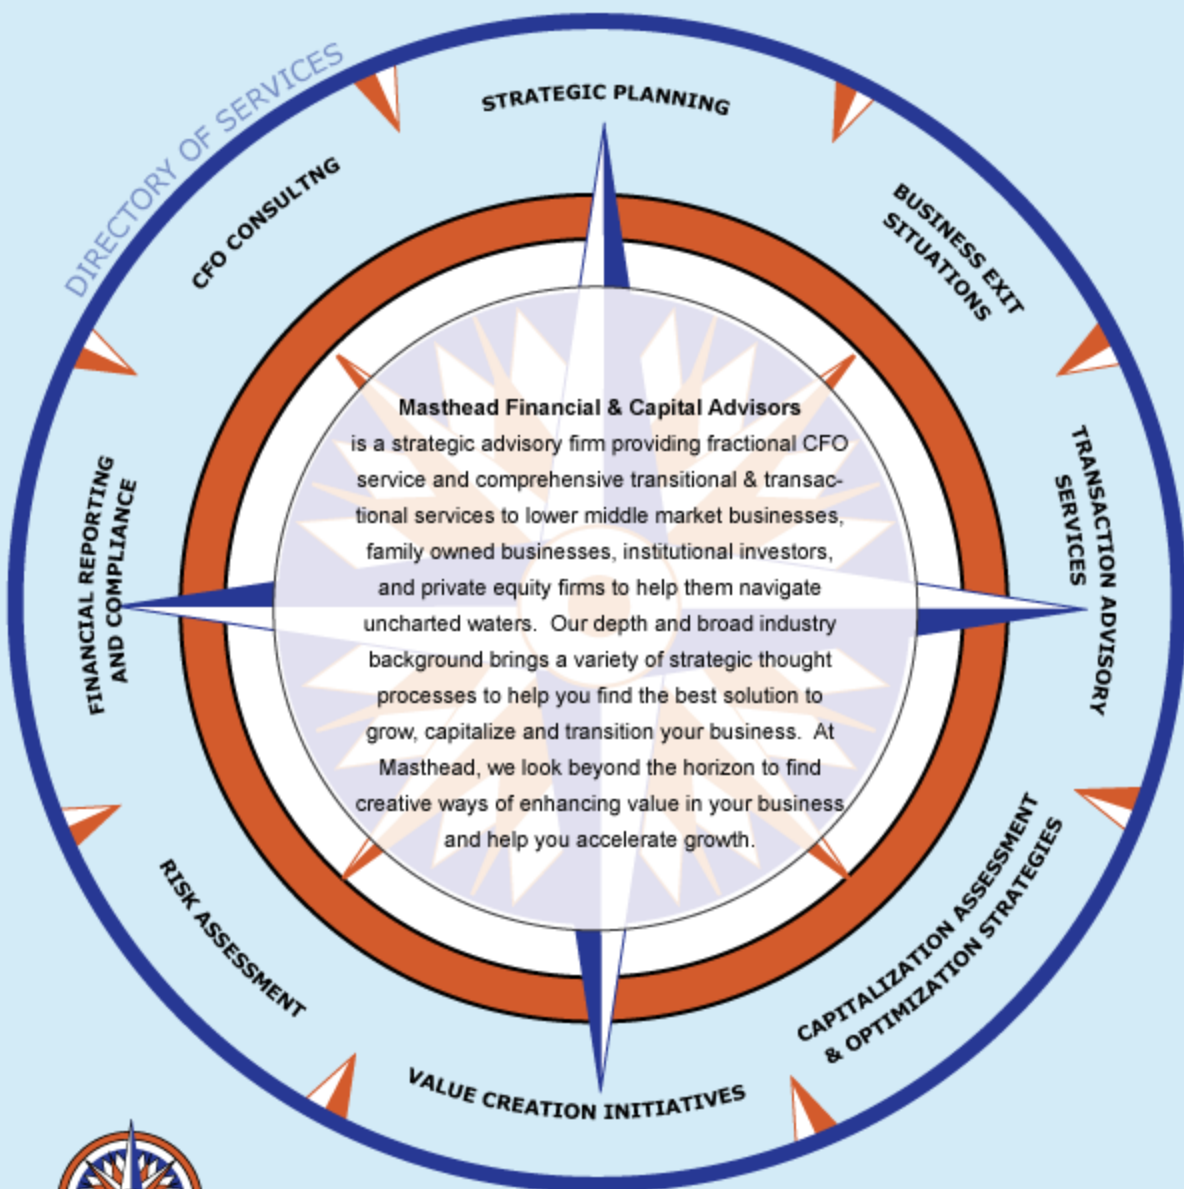

# Masthead Financial & Capital Advisors

**Masthead**  
Financial & Capital Advisors

**Robert Hanger • Managing Partner**  
**Robert Shishino • Managing Director**  
**Palmer Thornton • Director**

**Main Line: 949-328-6366**  
**info@mastheadfca.com**  
**www.mastheadfca.com**